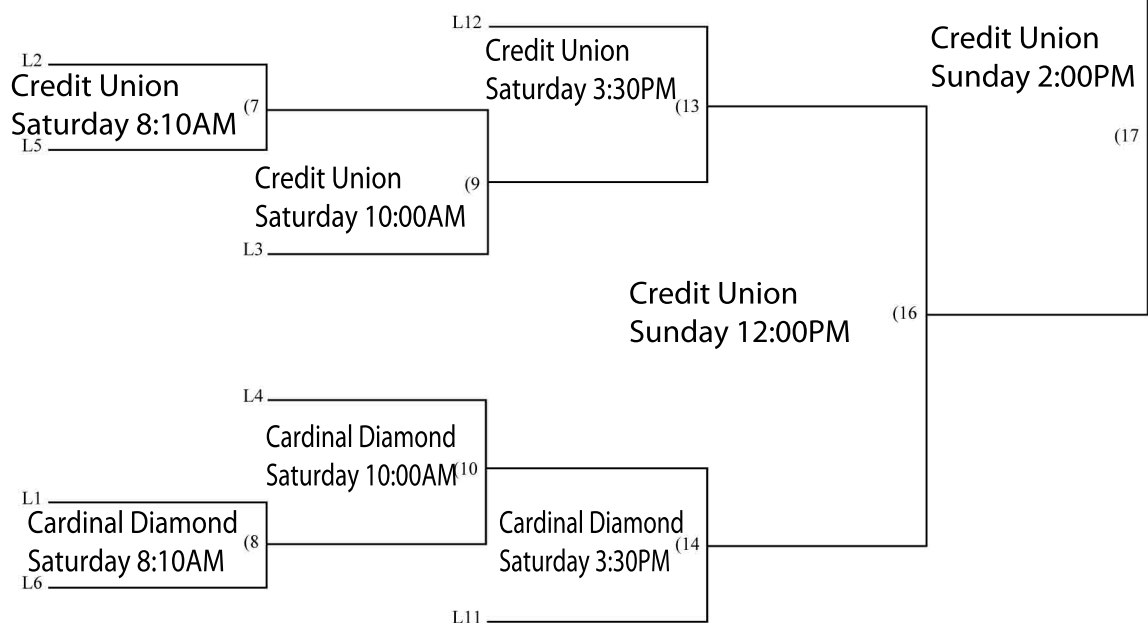

2017 GPLS 'B' U16 CHAMPIONSHIP BRACKET

Winner's Bracket

Loser's Bracket

L7 Credit Union Saturday 5:20PM
L8

L9 Cardinal Diamond Saturday 5:20PM
L10

L7 Credit Union Saturday 7:10PM
L10

L8 Credit Union Sunday 8:00AM
L9

L13 Cardinal Diamond Sunday 12:00PM
L14