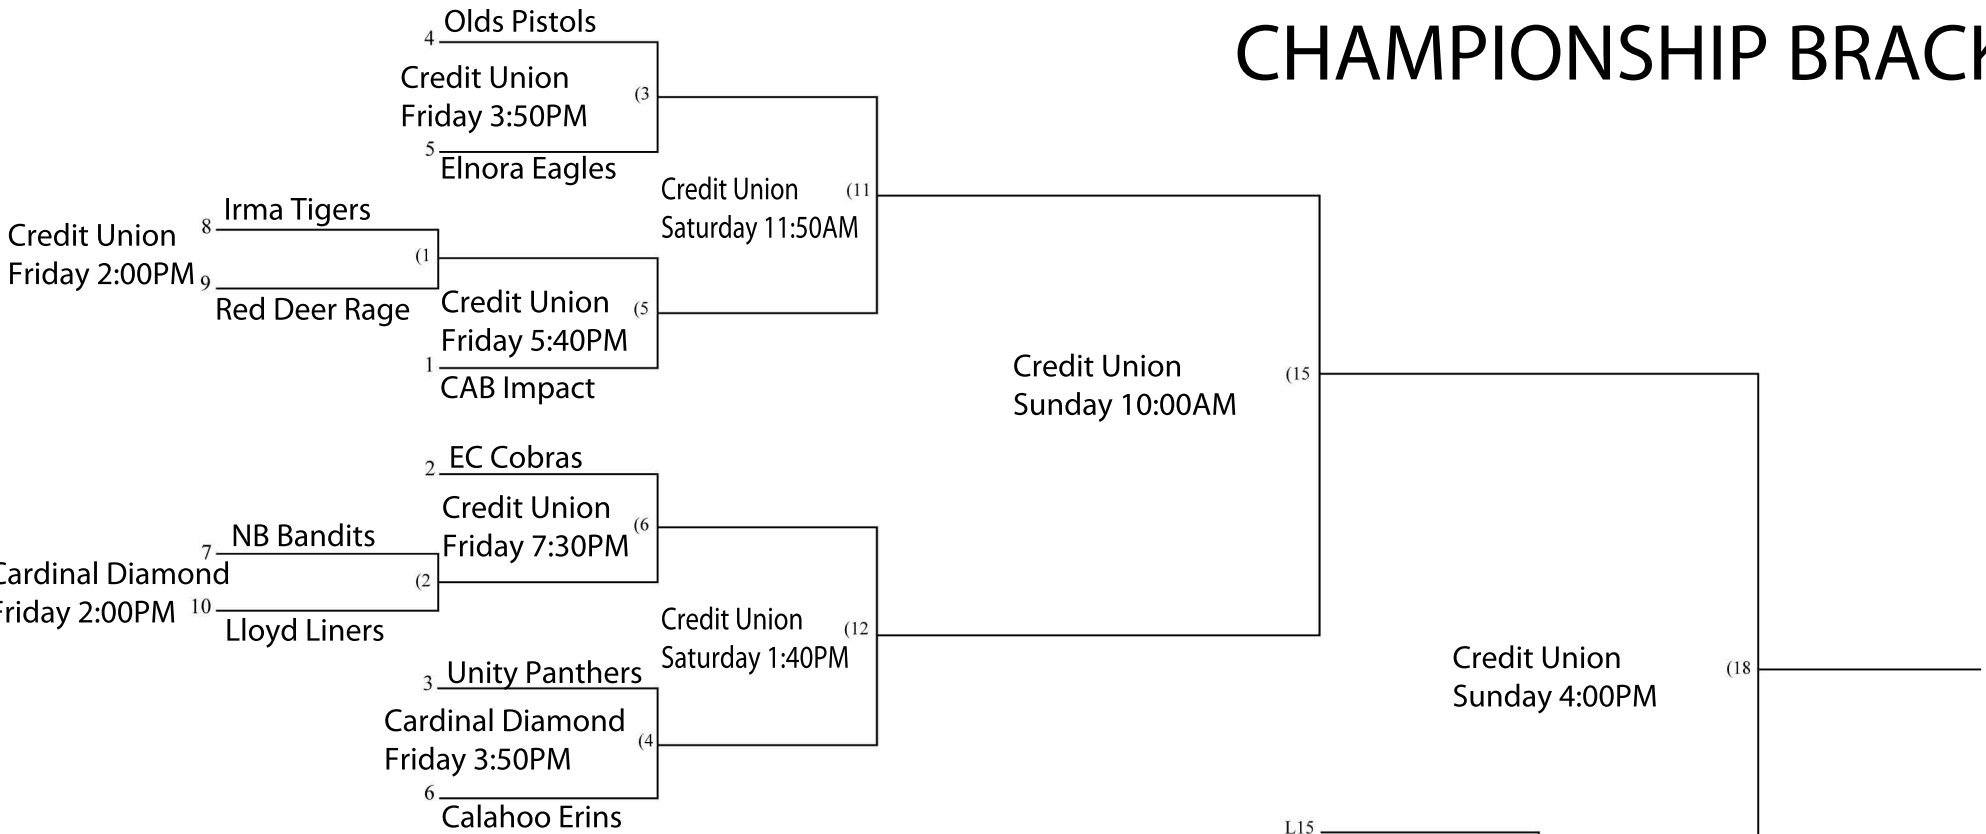

2017 GPLS 'B' U16 CHAMPIONSHIP BRACKET

Winner's Bracket

Loser's Bracket

L7 Credit Union Saturday 5:20PM
L8

L9 Cardinal Diamond Saturday 5:20PM
L10

L7 Credit Union Saturday 7:10PM
L10

L8 Credit Union Sunday 8:00AM
L9

L13 Cardinal Diamond Sunday 12:00PM
L14